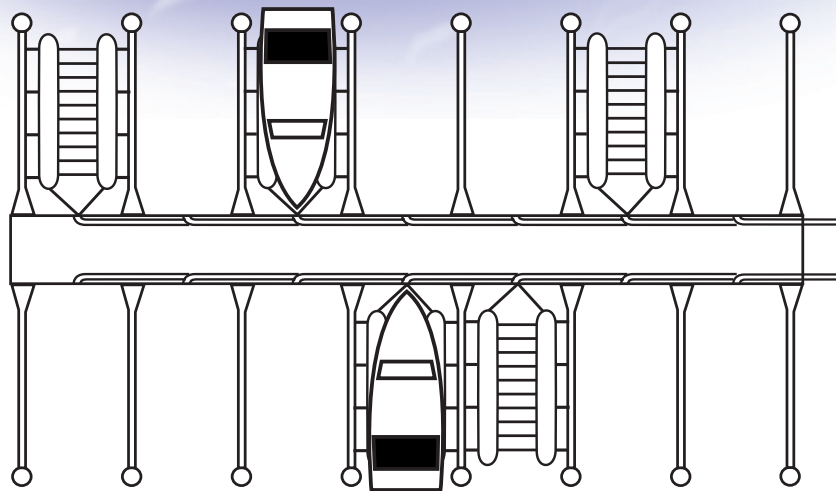

Stark Dry Dock

- Keeps the bottom of your boat clean when the vessel lies in its berth
- One pump takes care of several units of Dry Docks
- Only a couple of minutes to fill the Dry Dock
- Different sizes of Dry Docks available for different sizes of boats
- A complete set of dry docks can be maintained with only one pump unit.