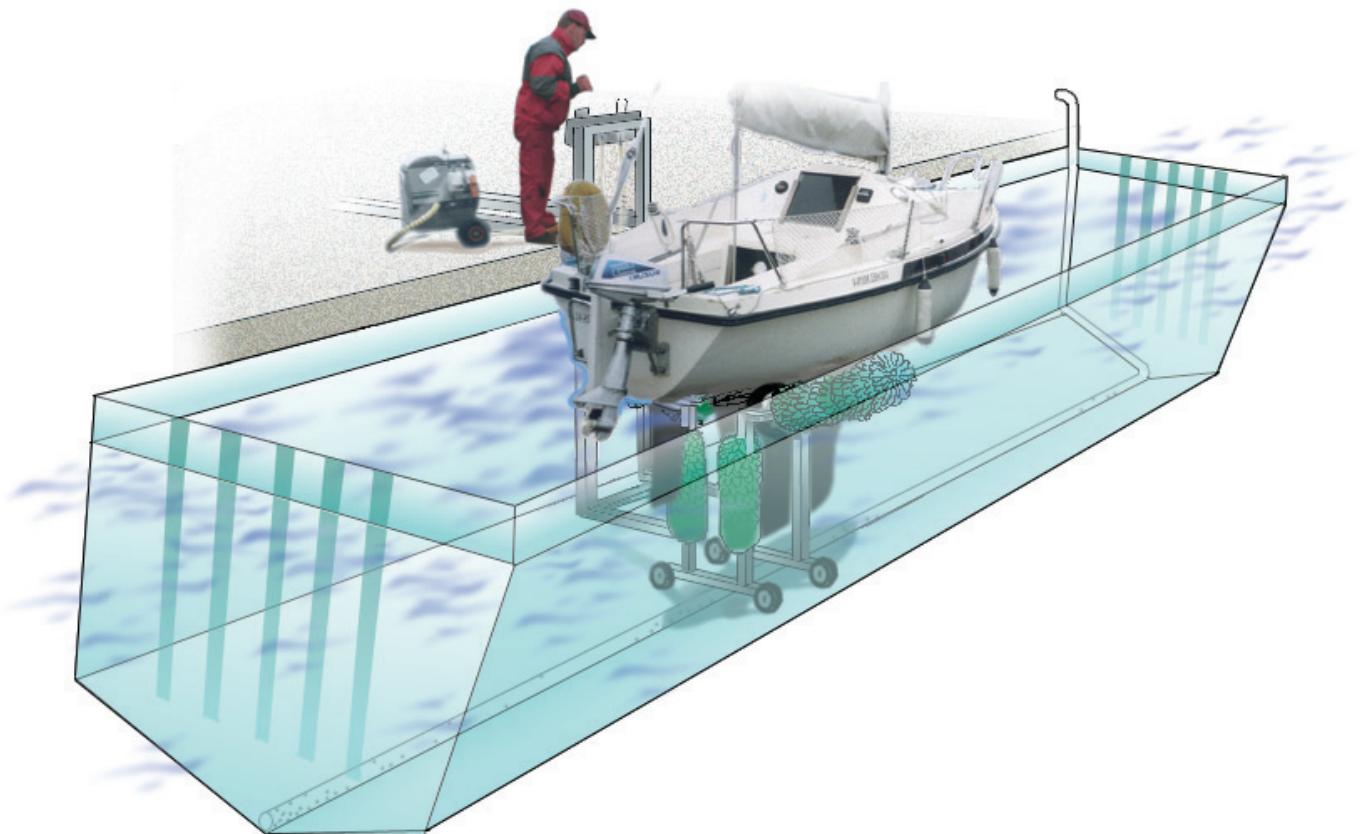

Stark Dirt Collector

- Collects the off falling foul and dirt around the washer
- Dirt can be pumped away and filtered